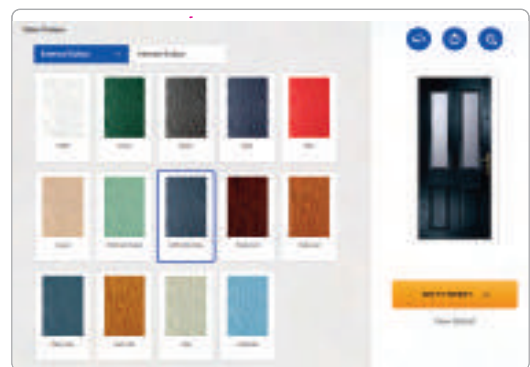

Choose your Door Colour