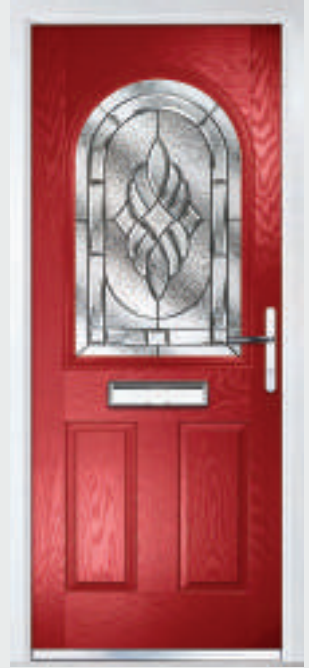

Door Colour: Cream White
Decorative Glass: Reflections

Door Colour: Emerald
Decorative Glass: Simplicity Zinc