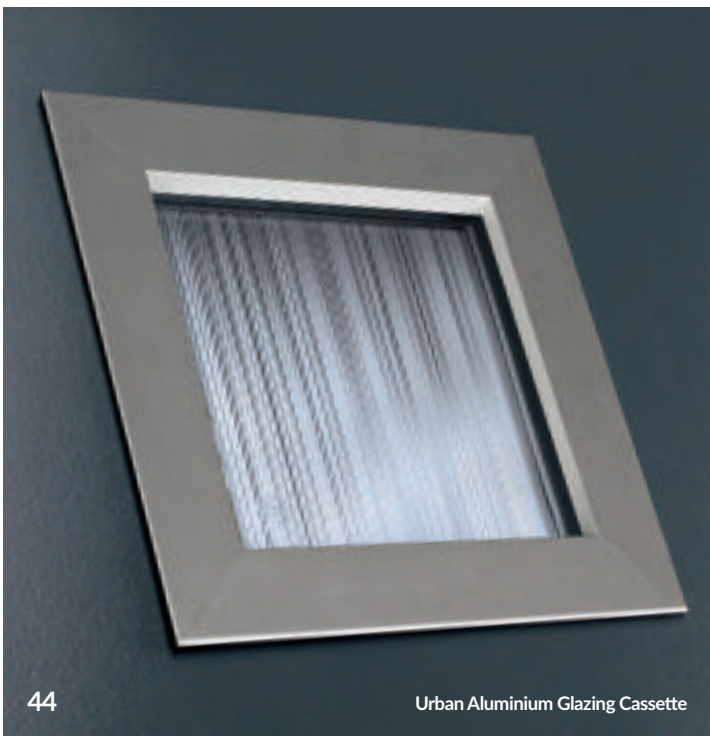

CONTEMPORARY DOORS

A full length decorative glass alternative to the standard Augusta.

Door Colour: French Blue | Decorative Glass: Linear

Urban Contemporary Doors

The Urban range of contemporary doors is setting new standards in modern, upmarket entrances, allowing for a unique, clean, authentic style that's customised for each individual home. All styles use the unique 'Links' smooth door blank which are glazed using a brand new contemporary chamfered cassette system in a choice of either Aluminium or Colour-matched finishes.