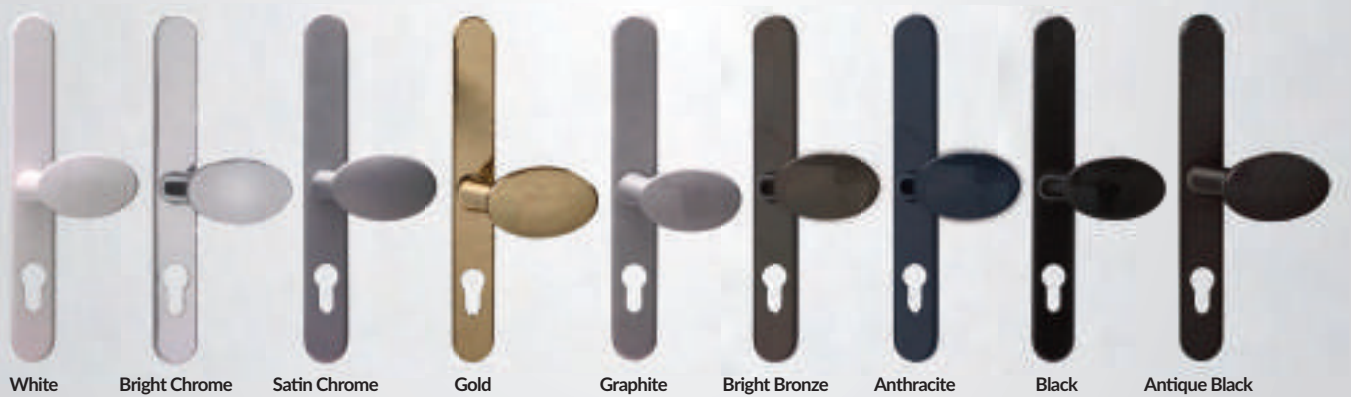

Hardware Options

Your furniture choices for your new door can really complement and enhance the look of your door. Whether you're looking to complete your traditional or contemporary door, you'll find the hardware that gives you the perfect finishing touch. You have 9 great colour options to choose from, supplied complete with a full 10 year mechanical guarantee and surface finish warranty.

Lever Handles

Pad Handles

Letterplates

Urn Knockers Available with or without Spyhole

Slimline Urn Knockers Available in all colours with or without Spyhole

Horsetail Knockers Available in all colours

Contemporary Knockers

Cylinder Pulls

Contemporary Pull Handles

Inline and offset pull handles available in 400mm, 800mm and 1800mm.

Fitted centrally to the door height.

To suit AV2 and AV2 Heritage locks.

Numerals

Available in all colours