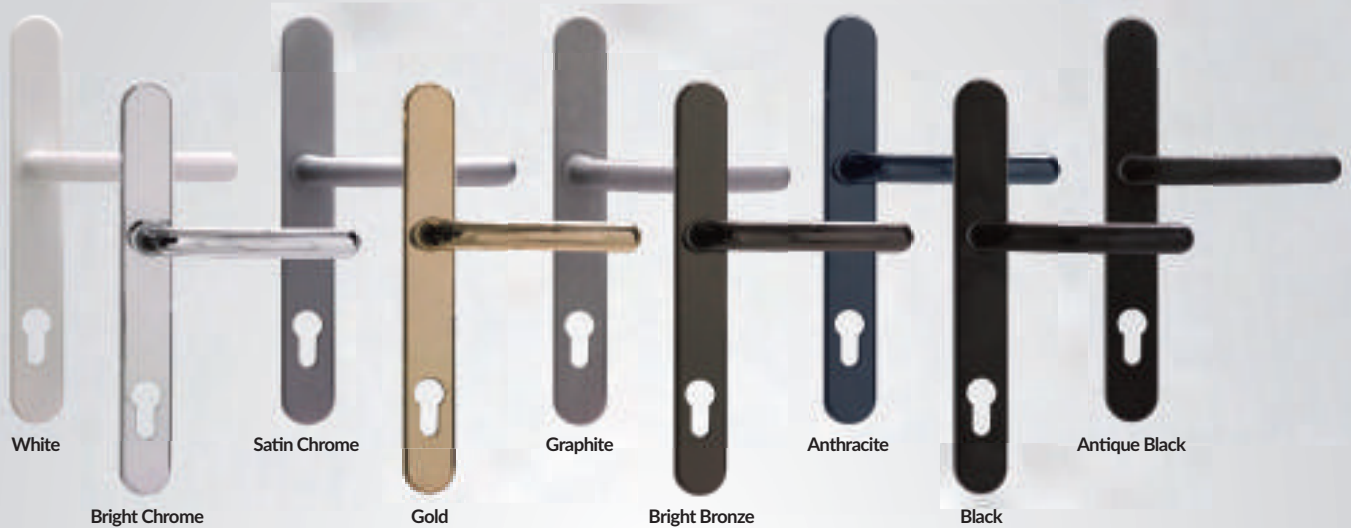

Lever Handles