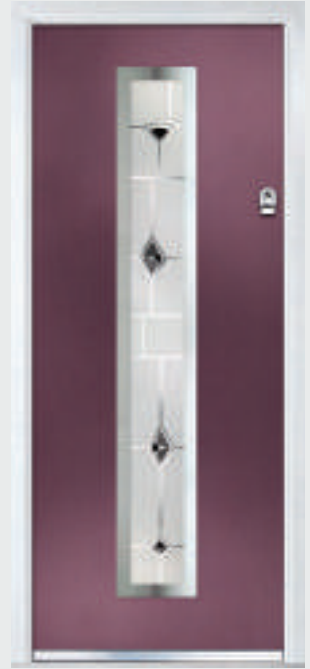

Inox Monaco

'LINKS' CONTEMPORARY DOORS

With its large single centre lite drawing the eye, the Inox Munich achieves a bold yet graceful design.