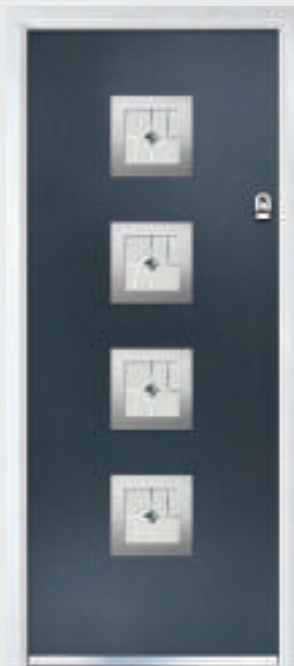

Door Colour: Anthracite
Decorative Glass: Roma

Door Colour: **Nimbus**
Decorative Glass: **Tacoma**