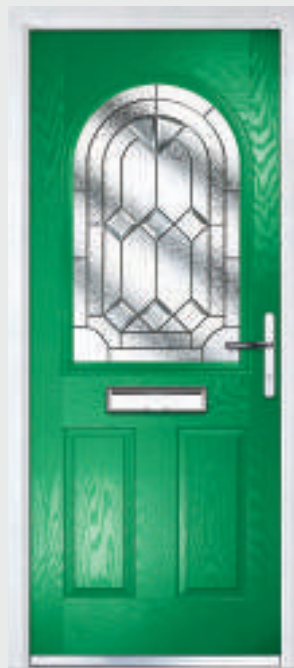

Princess

TRADITIONAL DOORS

With its large glazed area, the Princess lets light flood through. Also available with GridLite and our unique integral blind option.

Door Colour: Irish Oak | Decorative Glass: Linear