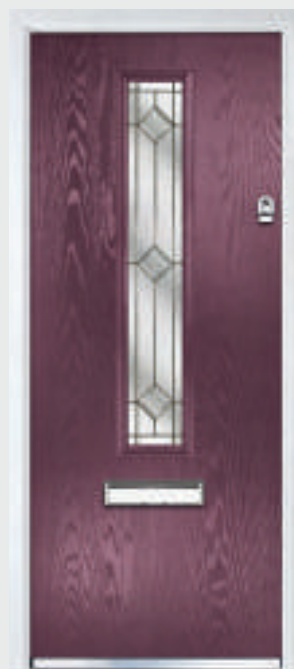

Door Colour: Mulberry
Decorative Glass: Simplicity

Door Colour: Olive Grove
Decorative Glass: Tahoe Green