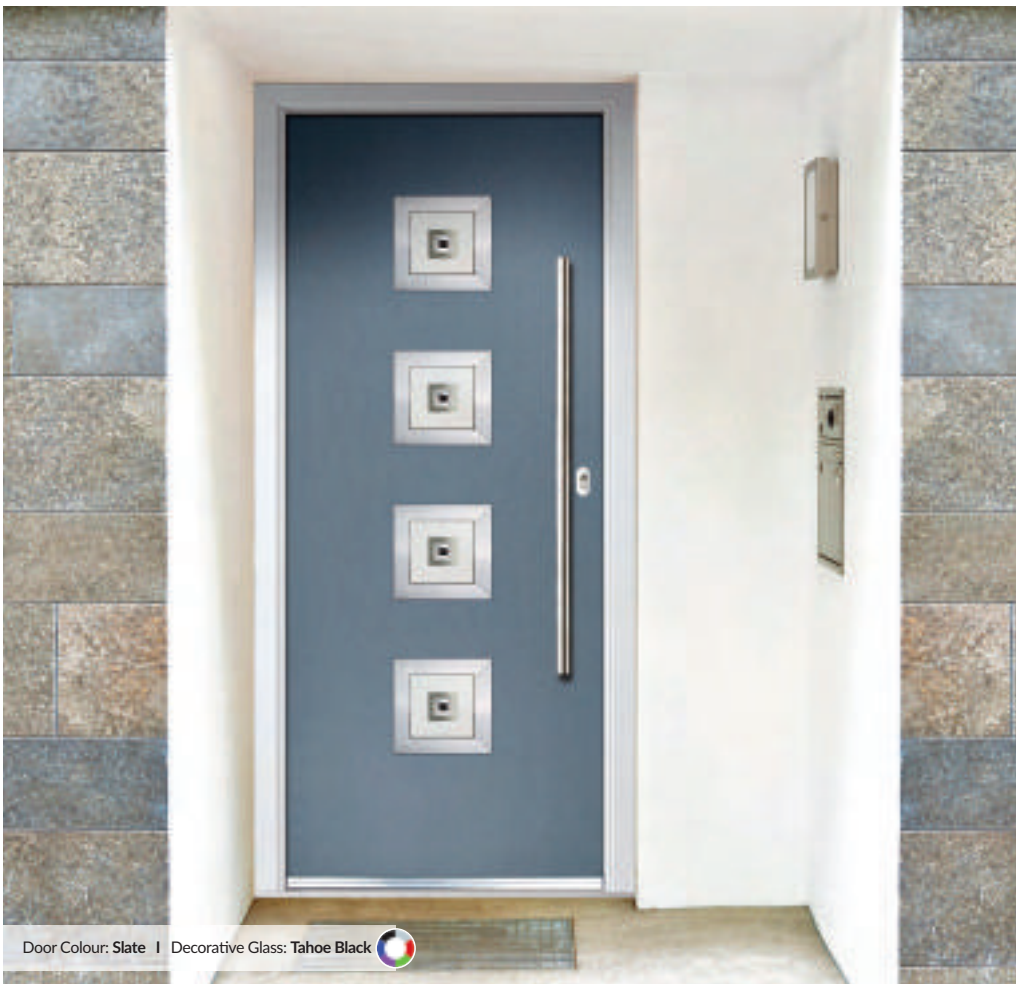

CONTEMPORARY DOORS

A full length decorative glass alternative to the standard Augusta.

Door Colour: French Blue | Decorative Glass: Linear

Urban Contemporary Doors

The Urban range of contemporary doors is setting new standards in modern, upmarket entrances, allowing for a unique, clean, authentic style that's customised for each individual home. All styles use the unique 'Links' smooth door blank which are glazed using a brand new contemporary chamfered cassette system in a choice of either Aluminium or Colour-matched finishes.

Urban Seminole

'LINKS' CONTEMPORARY DOORS

A popular choice with its bold contemporary colours and sleek pull handles, makes the perfect statement for a contemporary home.

Door Colour: **Slate** | Decorative Glass: **Tahoe Black**