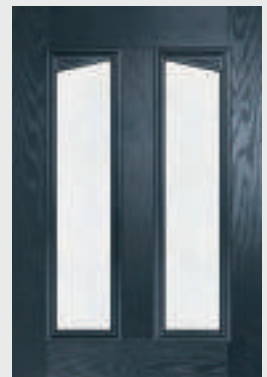

TRADITIONAL DOORS

Our most popular composite door option which is now available in a choice of three glazing styles.

Door Colour: Chartwell Green | Decorative Glass: Dorchester Green

Marquise 2

Marquise 2-2