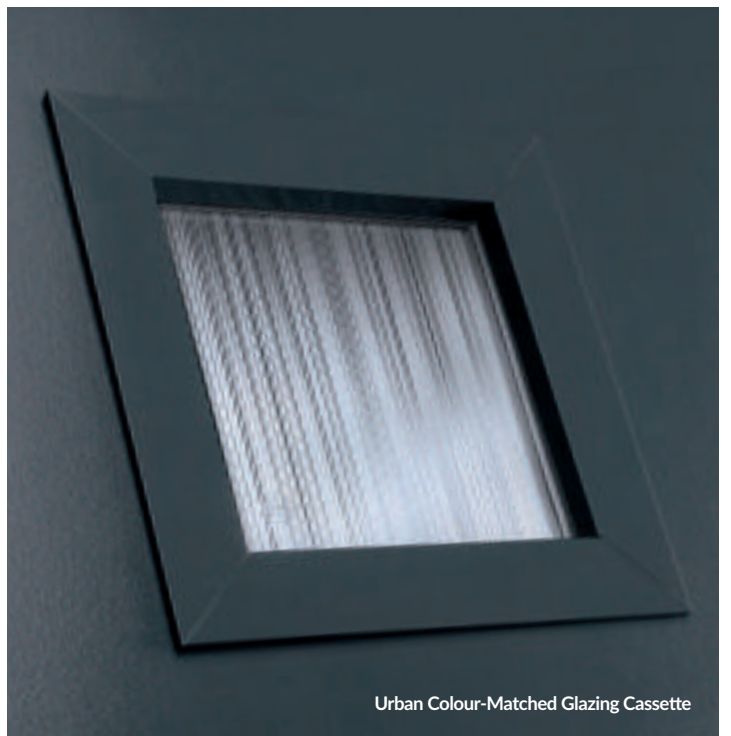

CONTEMPORARY DOORS

A full length decorative glass alternative to the standard Augusta.

Door Colour: French Blue | Decorative Glass: Linear

Urban Contemporary Doors

The Urban range of contemporary doors is setting new standards in modern, upmarket entrances, allowing for a unique, clean, authentic style that's customised for each individual home. All styles use the unique 'Links' smooth door blank which are glazed using a brand new contemporary chamfered cassette system in a choice of either Aluminium or Colour-matched finishes.