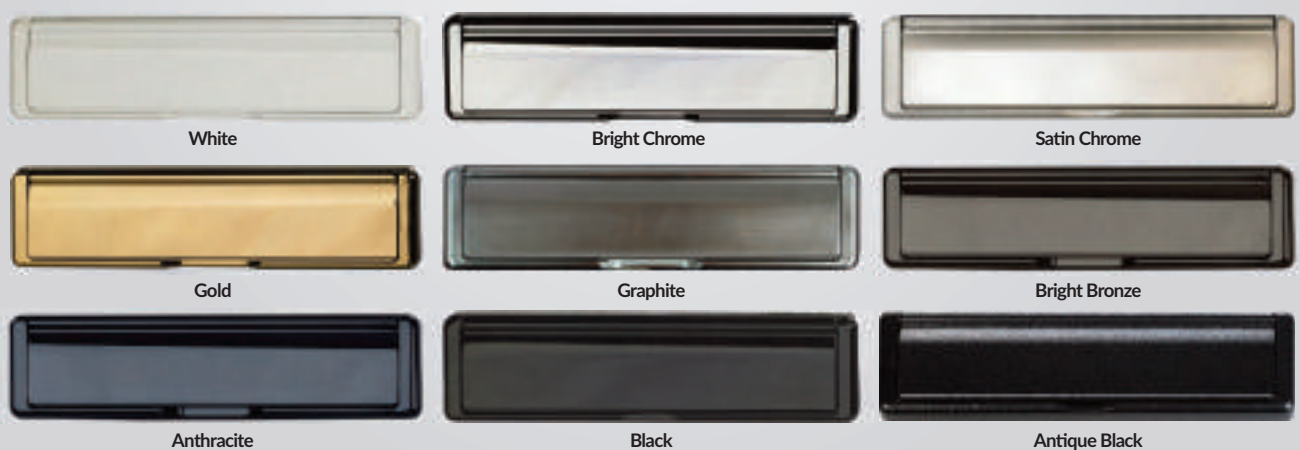

Inox Contemporary Doors	Inox Barcelona	Inox Nice	Inox Lyon	Inox Munich	Inox Monaco	Inox Paris/Biarritz
Bullseye						
Cielo	■					
Classic						
Colour Traditional						
Colour Rose						
Diamonds						
Diamond Cut						
Dorchester						
Eiger				■		
Elegance						
Etch Squares		■		■	■	
Flair						
French						
Fuego						■
GridLite Etch						
Havana						
Kensington						
Lindeza						■
Linear						
Lucero				■		
Matrix						
Millennium		■		■	■	
Modena						
Montreal						
Murano		■	■	■	■	
Prairie						
Quartz	■					
Reflections						
Roma		■	■			
Serenity						
Simplicity						
Symphony		■	■	■	■	
Tahoe		■	■	■	■	
Tacoma			■			
Yukon	■					
Zinc Star						

Hardware Options

Your furniture choices for your new door can really complement and enhance the look of your door. Whether you're looking to complete your traditional or contemporary door, you'll find the hardware that gives you the perfect finishing touch. You have 9 great colour options to choose from, supplied complete with a full 10 year mechanical guarantee and surface finish warranty.

Lever Handles

Pad Handles

Letterplates

Urn Knockers Available with or without Spyhole

Slimline Urn Knockers Available in all colours with or without Spyhole

Horsetail Knockers Available in all colours

Contemporary Knockers

Cylinder Pulls

Contemporary Pull Handles

Inline and offset pull handles available in 400mm, 800mm and 1800mm.

Fitted centrally to the door height.

To suit AV2 and AV2 Heritage locks.

Numerals

Available in all colours