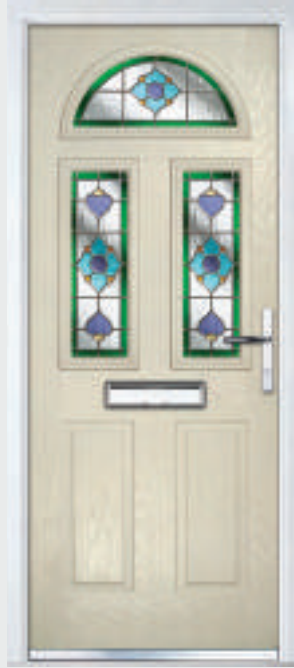

Crown 3

Crown 5

Crown 7

Door Colour: **Nimbus**
Decorative Glass: **Classic**

Door Colour: **Clotted Cream**
Decorative Glass: **Dorchester Green**

Door Colour: **French Blue**
Decorative Glass: **Elegance**