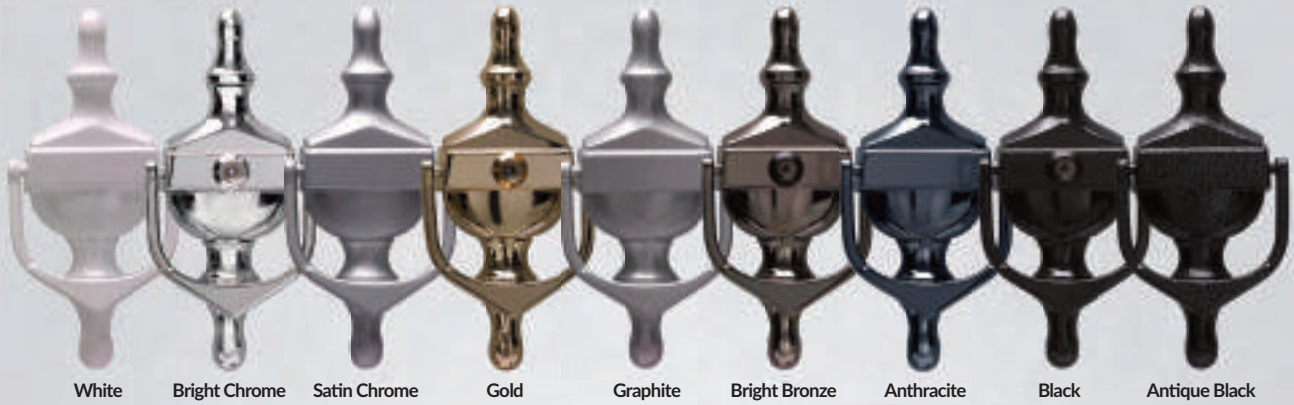

Hardware Options

Your furniture choices for your new door can really complement and enhance the look of your door. Whether you're looking to complete your traditional or contemporary door, you'll find the hardware that gives you the perfect finishing touch. You have 9 great colour options to choose from, supplied complete with a full 10 year mechanical guarantee and surface finish warranty.

Lever Handles

Pad Handles

Letterplates

Urn Knockers Available with or without Spyhole

Slimline Urn Knockers Available in all colours with or without Spyhole

Horsetail Knockers Available in all colours

Contemporary Knockers

Cylinder Pulls

Contemporary Pull Handles

Inline and offset pull handles available in 400mm, 800mm and 1800mm.

Fitted centrally to the door height.

To suit AV2 and AV2 Heritage locks.

Numerals

Available in all colours