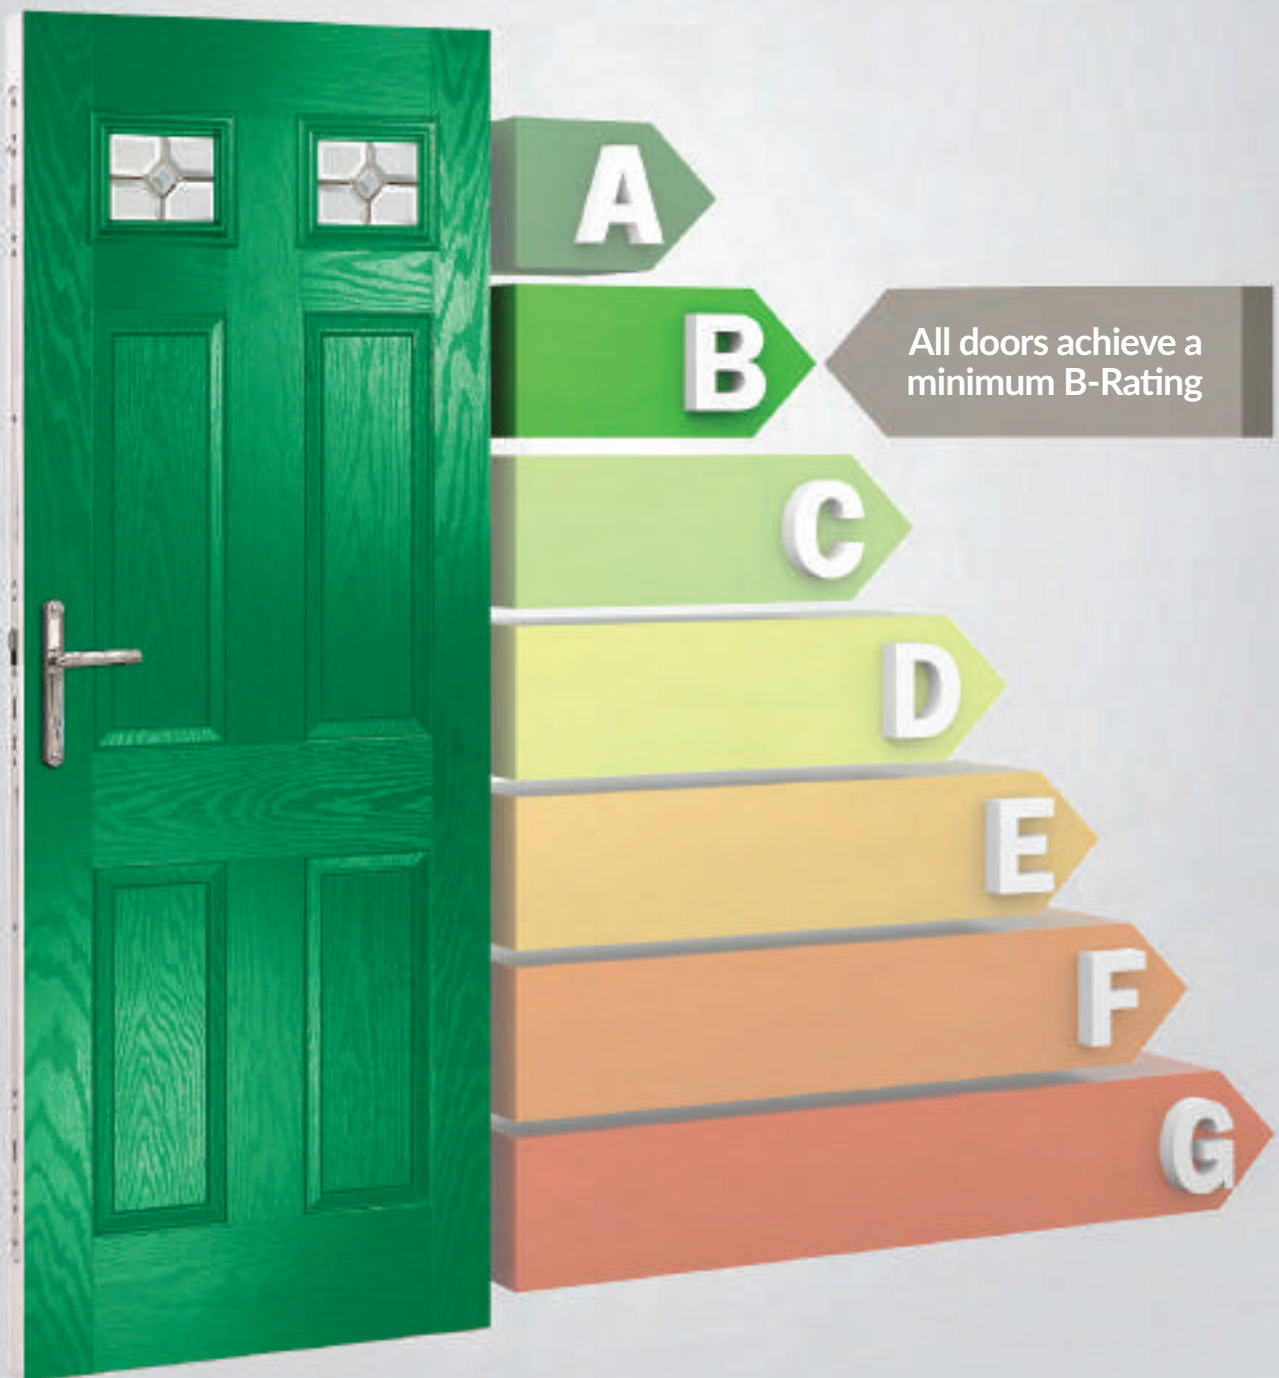

THERMAL PERFORMANCE

Composite doors are much more thermally efficient than either timber or PVC, and our doors are manufactured to the highest quality standards, making them more thermally efficient by design.

The warm foam core allows the door to have a significantly better 'U' value than traditional timber doors, PVC skinned timber doors and steel doors, and our entire range meets with the requirements of the current Building Regulations.

There are various upgrades to glass options which increase the thermal performance of the door. The combination should keep your home warmer and could help reduce your energy bills.